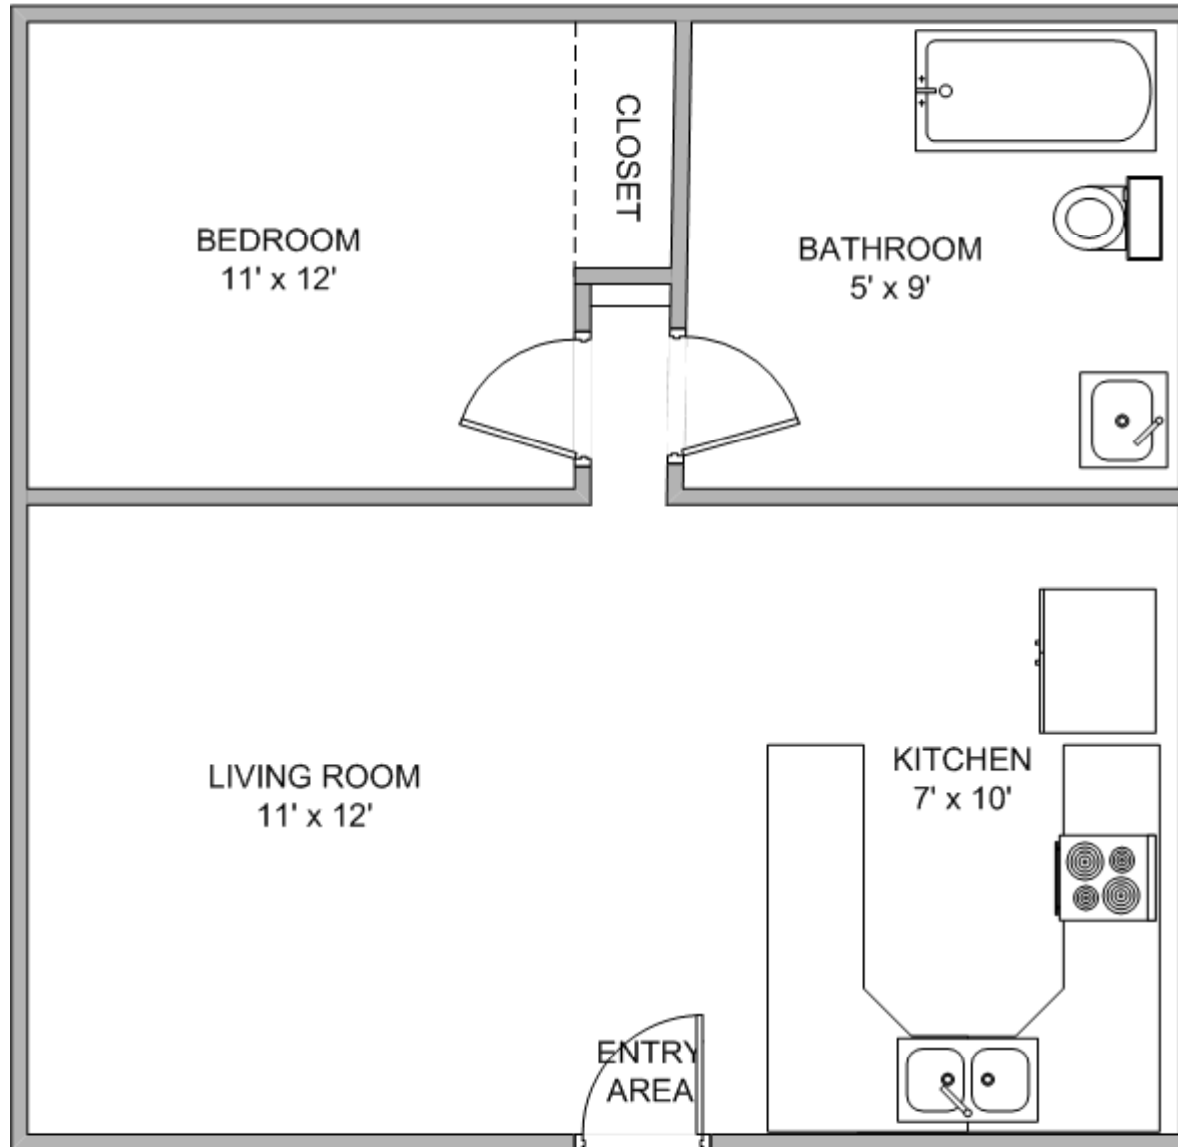

PLAN 520

**ONE BEDROOM / ONE BATH (520 SQ FT)
DRAWING NOT TO SCALE**