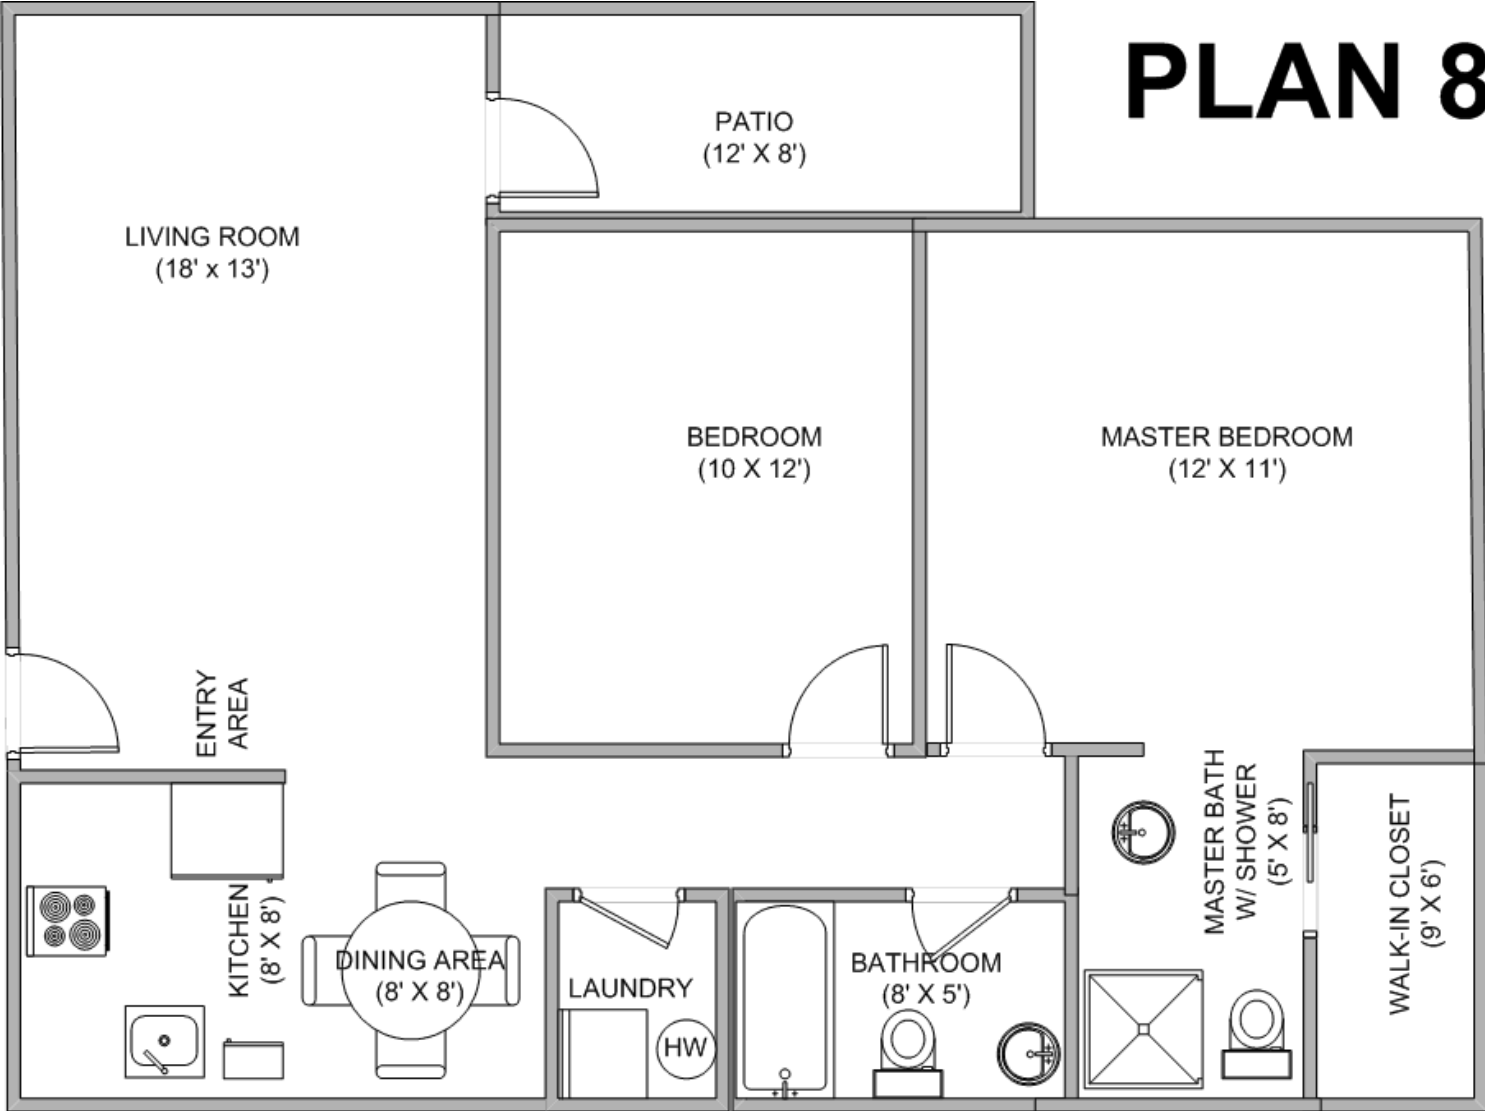

PLAN 890

TWO BEDROOM / TWO BATH (890 SQ FT)
DRAWING NOT TO SCALE

Vista Verde Apartments, 511 Eastwood Ave, Manteca CA 95336

CALL (866) 849-5521 TO MAKE AN APPT TODAY!