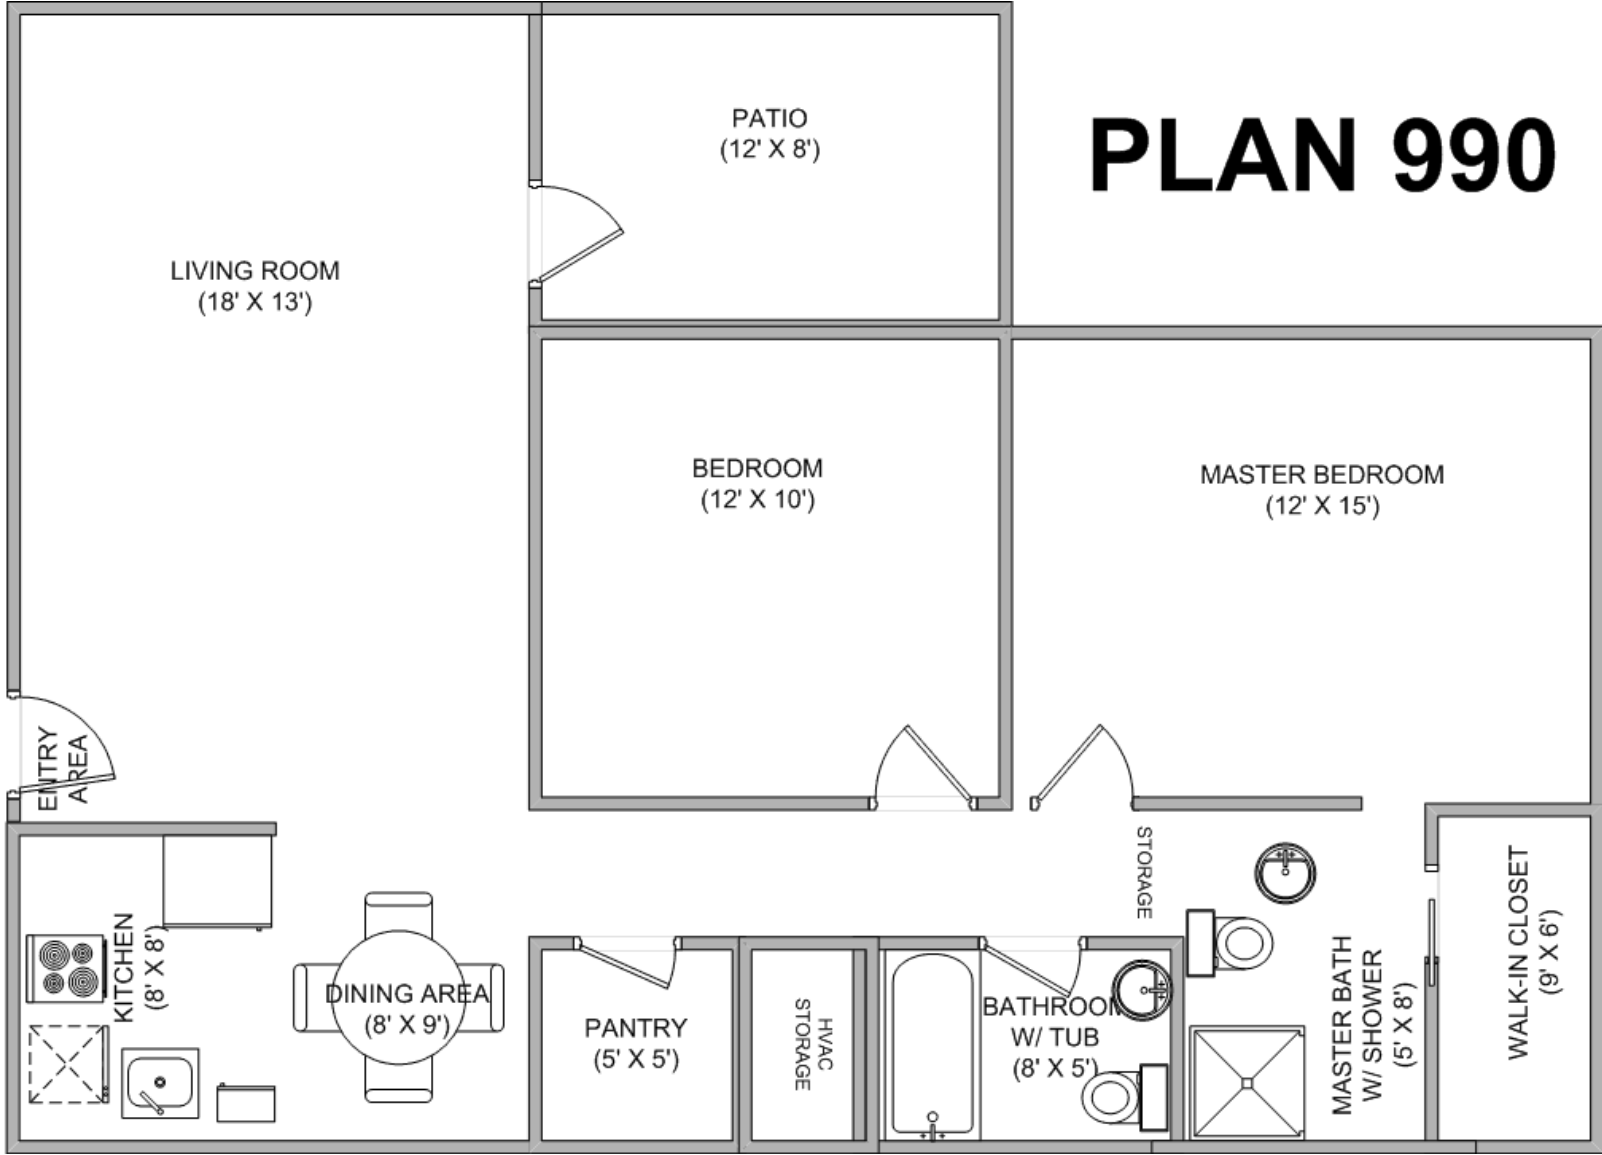

PLAN 990

TWO BEDROOM / TWO BATH (990 SQ FT)
DRAWING NOT TO SCALE

Vista Verde Apartments, 511 Eastwood Ave, Manteca CA 95336
Call (866) 849-5521 TO MAKE AN APPT TODAY!